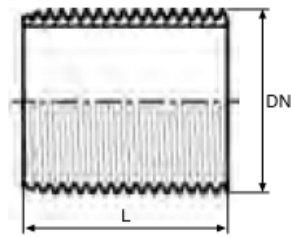

Vite liscia inox Aisi 316

DN	DN inch	L mm
8	1/4"	18
10	3/8"	22
15	1/2"	25
20	3/4"	30
25	1"	35
32	1" 1/4	38
40	1" 1/2	38
50	2"	45
65	2" 1/2	55
80	3"	60
100	4"	70