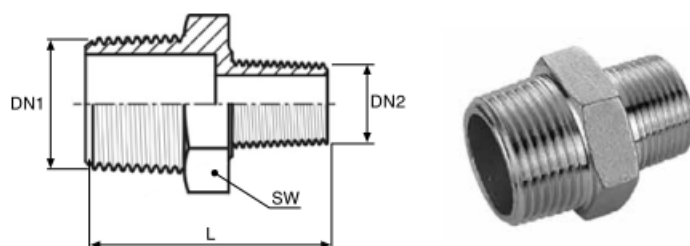

Vite doppia ridotta

DN1 inch	DN2 inch	L mm	SW mm	 gr
1/4"	1/8"	34	18	29
3/8"	1/8"	35	21	43
3/8"	1/4"	35,5	21	42
1/2"	1/4"	34	26	53
1/2"	3/8"	41	26	63
3/4"	1/4"	37	30	70
3/4"	3/8"	37	30	75
3/4"	1/2"	45	30	105
1"	1/2"	44,2	35	115
1"	3/4"	50	37	146
1" 1/4	1/2"	48	46	199
1" 1/4	3/4"	52	46	219
1" 1/4	1"	54	46	227
1" 1/2	3/4"	53	50	250
1" 1/2	1"	53	50	242
1" 1/2	1" 1/4	59	51,5	311
2"	1"	57	63	361
2"	1" 1/4	58	63	379
2"	1" 1/2	65,4	64	432
2" 1/2	1"	63	80	700
2" 1/2	1" 1/4	66	80	730
2" 1/2	1" 1/2	66	80	739
2" 1/2	2"	77	76,3	934
3"	2"	74	95	1069
3"	2" 1/2	84	92,5	1381
4"	2"	82	125	1754
4"	2" 1/2	82	125	1750
4"	3"	94	117,4	2200